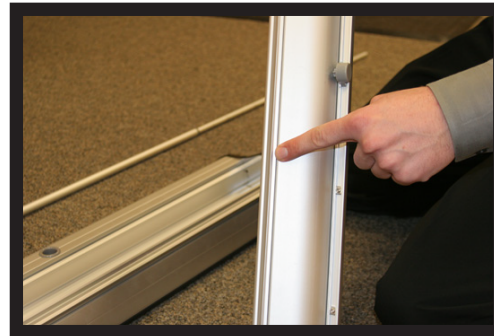

Imagine Cassette Installation

With a removable cassette, the Imagine makes graphic changes easy.

pull face back on unit

it will snap open as shown

slide cassette out

make sure the flat edge is facing away from you as you go to put the cassette back in

slide cassette in and close the unit