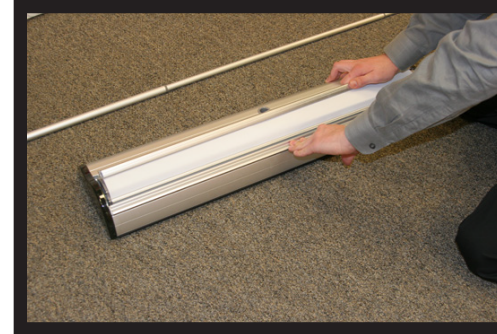

Imagine Cassette Installation

With a removable cassette, the Imagine makes graphic changes easy.

pull face back on unit

it will snap open as shown

slide cassette out

make sure the flat edge is facing away from you as you go to put the cassette back in

slide cassette in and close the unit